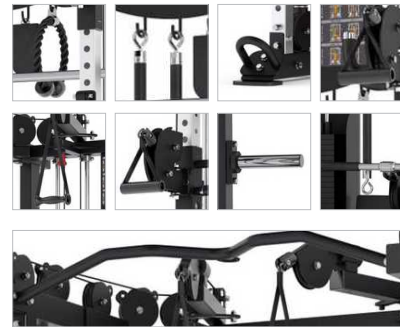

WC-C5 MULTIGYM, SMITH FUNCTIONAL TRAINER

Dimension(lxwxh) : 1975x1610x2120mm

Nett Weight : 255kg

Main Function : Dual Adjustable Pulleys, Smith Station, Adjustable Pull Down Station, Adjustable Row Station, Half Rack Station, Landmine, Band Pegs, Battle Rope Kits.

Accessories : Long Handle, Short Pull Handle Assembly, Short Handle, Triceps Rope, Ankle Cuff, Lat Strap, 2 Single Handles.

(Accessories not part of supply)